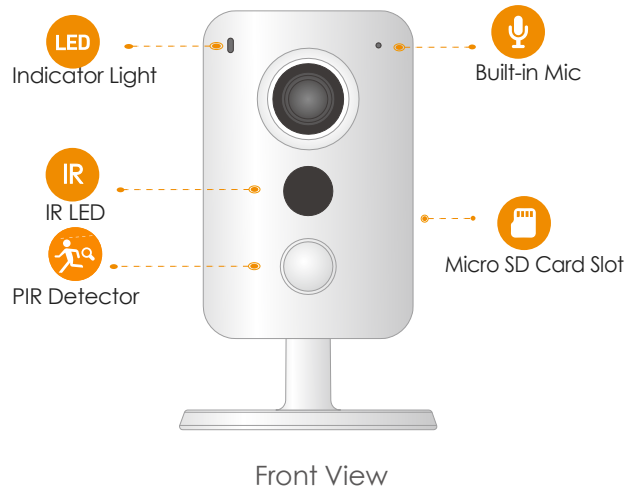

Imou

Cube PoE

1080P PoE Cube Camera

Cube PoE brings 1080P Full HD live monitoring, two-way audio lets you communicate with who is at the camera remotely. PIR detection automatically sends a notification to you immediately when it detects moving target, and digital input/output port allows you to connect detectors, sensors, beepers, etc.

Two-way Talk

Communicate with family and pets easily

24/7 Protection

Excellent night vision, feel safe even in complete darkness

Diversified Storage

Supports NVR, Cloud Storage or Micro SD card (up to 256GB)

Specifications

Camera

1/2.7" 2 Megapixel Progressive CMOS
2MP (1920 x 1080)
Night Vision: 10m(33ft) Distance
2.8mm Fixed Lens
Field of View : 105° (H), 57° (V), 125° (D)

Video & Audio

Video Compression : H.265/H.264
Up to 25/30fps Frame Rate
Two-way Audio

General

DC 12V1A, PoE
Power Consumption:<3.6W
Working Environment:-10° C~+45° C, Less Than 95%RH
Dimensions: Φ78.5× 90.5× 127.8mm (Φ3.1 × 3.6 × 5 inch)
Weight: 270g (0.60lb)
CE, FCC

What's in the box

- 1x Camera
- 1x Screw Package
- 1x Quick Start Guide
- 1x Installation Position Map