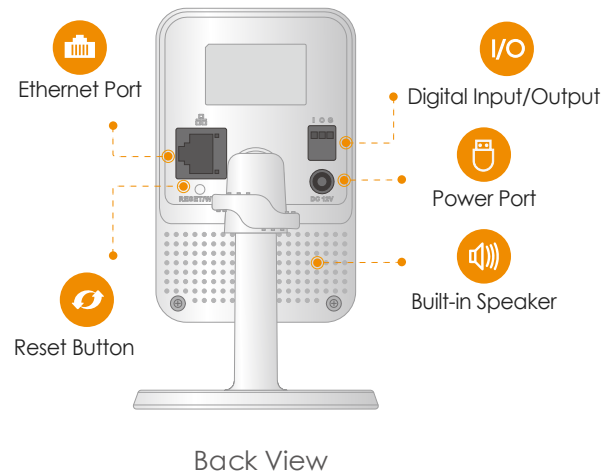

Imou

Cube PoE

1080P PoE Cube Camera

Cube PoE brings 1080P Full HD live monitoring, two-way audio lets you communicate with who is at the camera remotely. PIR detection automatically sends a notification to you immediately when it detects moving target, and digital input/output port allows you to connect detectors, sensors, beepers, etc.

Two-way Talk

Communicate with family and pets easily

24/7 Protection

Excellent night vision, feel safe even in complete darkness

Diversified Storage

Supports NVR, Cloud Storage or Micro SD card (up to 256GB)

PoE

Power over Ethernet

Stay close with what you care

With Cloud service, you will have access to what you care as long as Internet is available. You can record daily or motion videos on Cloud and playback anytime anywhere.

General

DC 12V1A, PoE
Power Consumption:<3.6W
Working Environment:-10° C~+45° C, Less Than 95%RH
Dimensions: Φ78.5× 90.5× 127.8mm (Φ3.1 × 3.6 × 5 inch)
Weight: 270g (0.60lb)
CE, FCC

What's in the box

- 1x Camera
- 1x Screw Package
- 1x Quick Start Guide
- 1x Installation Position Map